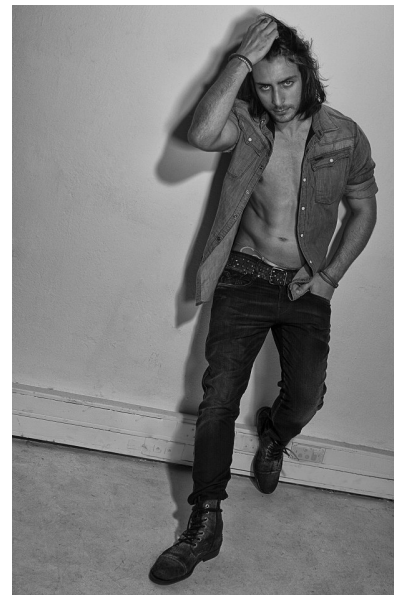

## GADI

Height 170cm/5'7" Chest 92cm/36" Waist 71cm/28" Shoe 42 EU/8.5 US/8  
UK Hair Brown Eyes Blue

**moda**  
Model Management

504 Buitenklouf Studios, 8 Kloof Street, Gardens 8001, Cape Town  
T: +27 21 426 0490 | E: info@modamodels.co.za