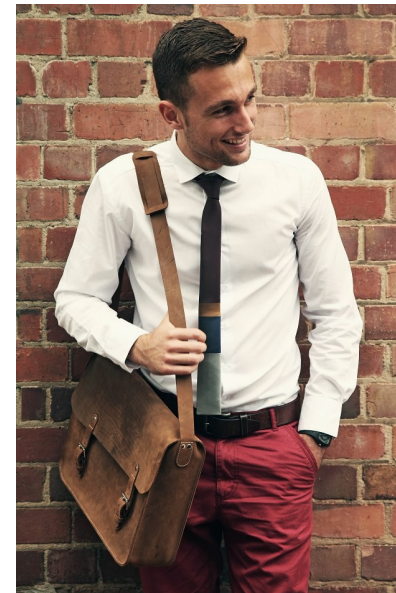

## EMILE

Height 183cm/6'0" Chest 94cm/37" Waist 83cm/32.5" Suit Length L  
Shoe 44.5 EU/10.5 US/10 UK Hair Light Brown Eyes Hazel

**moda**  
Model Management

504 Buitenklouf Studios, 8 Kloof Street, Gardens 8001, Cape Town  
T: +27 21 426 0490 | E: info@modamodels.co.za