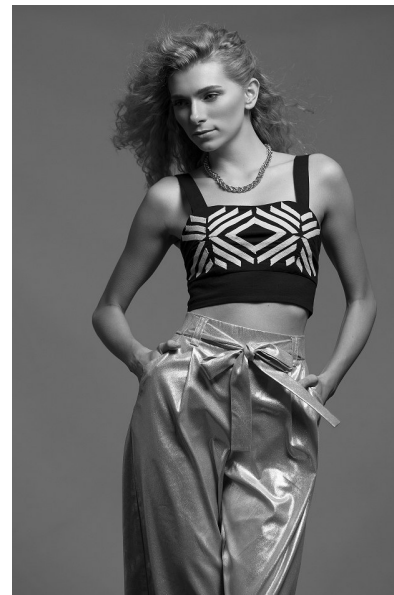

ANZHELIKA

Height 173cm/5'8" Bust 85cm/33.5" Waist 62cm/24.5" Hips 89cm/35"
Dress 34 EU/4 US/6 UK Shoe 39 EU/8 US/6 UK Hair Blonde Eyes Blue

moda
Model Management

504 Buitenklouf Studios, 8 Klouf Street, Gardens 8001, Cape Town
T: +27 21 426 0490 | E: info@modamodels.co.za