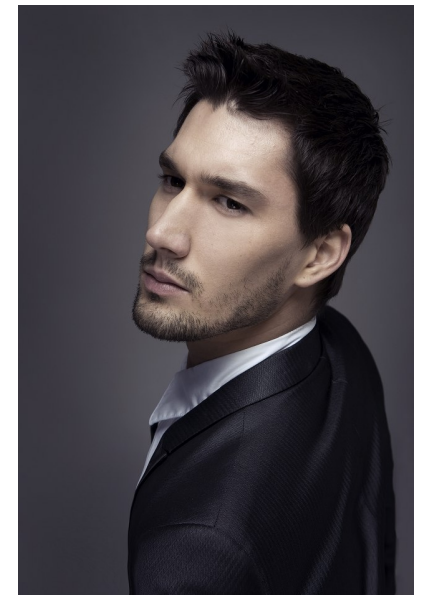

## SIMON

Height 187cm/6'1.5" Chest 101cm/40" Waist 81cm/32" Suit Length L  
Shoe 44 EU/10 US/9.5 UK Hair Brown Eyes Brown

**moda**  
Model Management

504 Buitenklouf Studios, 8 Klouf Street, Gardens 8001, Cape Town  
T: +27 21 426 0490 | E: info@modamodels.co.za