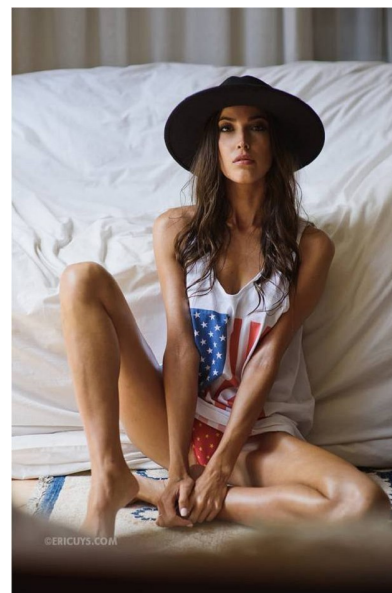

LEONA

Height 171cm/5'7.5" Waist 62cm/24.5" Dress 34 EU/4 US/6 UK Shoe 38
EU/7 US/5 UK Hair Brown Eyes Brown

Moda
Model Management

504 Buitenklouf Studios, 8 Kloof Street, Gardens 8001, Cape Town
T: +27 21 426 0490 | E: info@modamodels.co.za