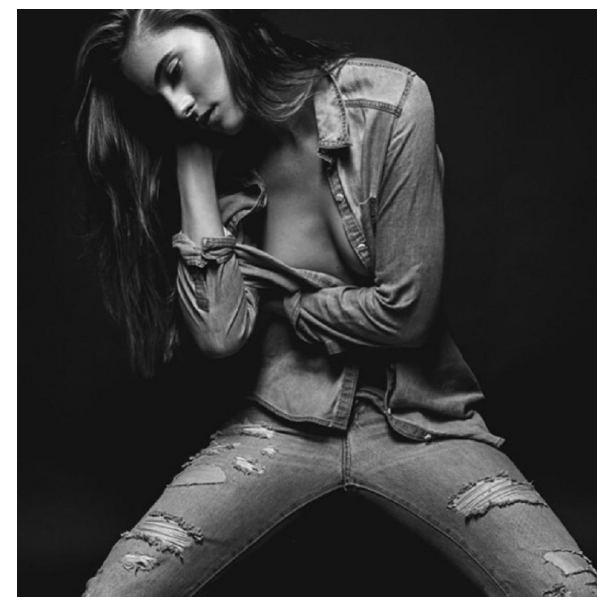

ELIZABETH

Height 178cm/5'10" Bust 90cm/35.5" B Waist 73cm/28.5"
Hips 100cm/39.5" Dress 32-34 EU/2-4 US/4-6 UK Shoe 40 EU/9 US/6.5 UK
Hair Dark Blonde Eyes Blue

504 Buitenkloof Studios, 8 Kloof Street, Gardens 8001, Cape Town
T: +27 21 426 0490 | E: info@modamodels.co.za