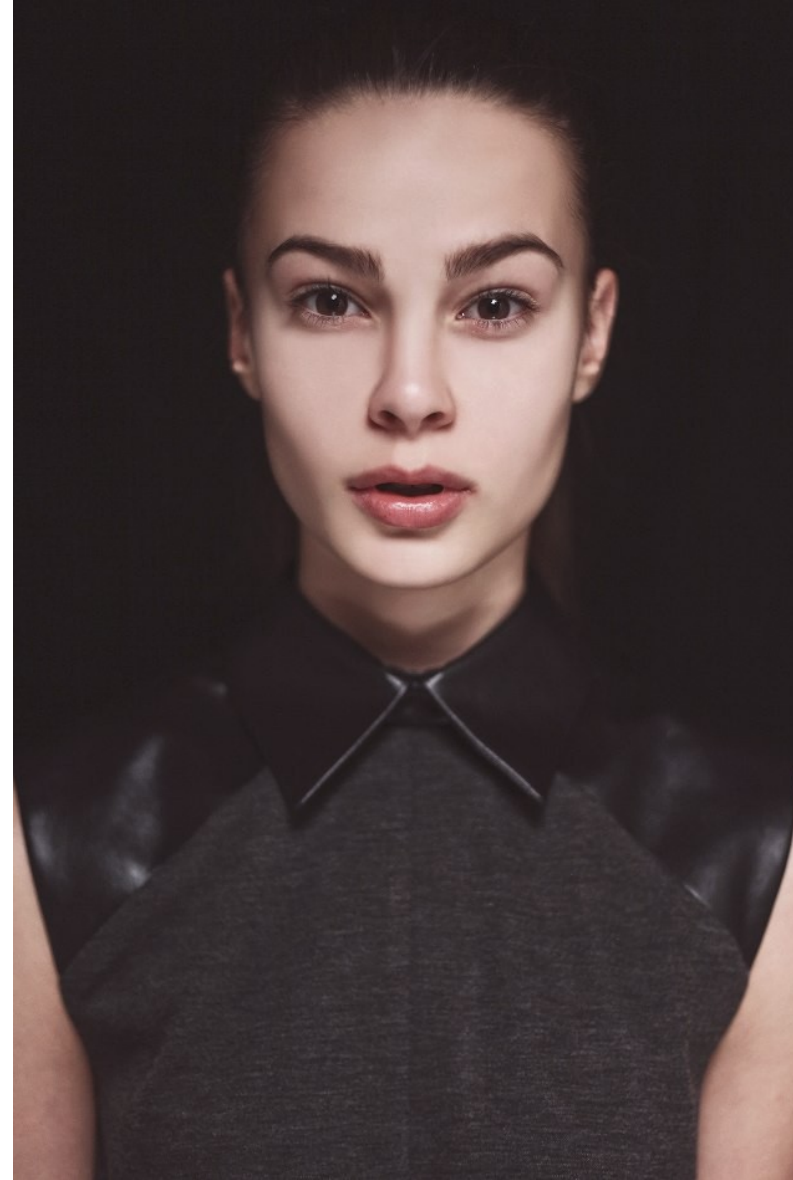

PATRICIA

Height 176cm/5'9.5" Bust 85cm/33.5" Waist 64cm/25" Hips 89cm/35" Shoe 39 EU/8 US/6 UK Hair Brunette Eyes Brown

PATRICIA

Height 176cm/5'9.5" Bust 85cm/33.5" Waist 64cm/25" Hips 89cm/35" Shoe 39 EU/8 US/6 UK Hair Brunette Eyes Brown