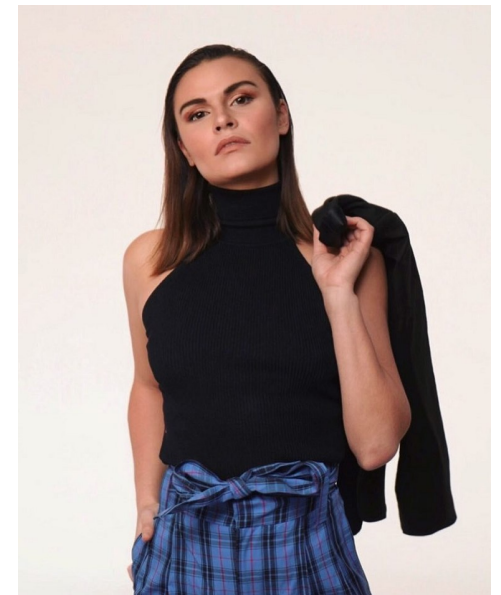

CADENCE

Height 176cm/5'9.5" Bust 90cm/35.5" Waist 69cm/27" Hips 98cm/38.5"
Shoe 40.5 EU/9.5 US/7 UK Hair Light Brown Eyes Brown

Moda
Model Management

504 Buitenklouf Studios, 8 Kloof Street, Gardens 8001, Cape Town
T: +27 21 426 0490 | E: info@modamodels.co.za