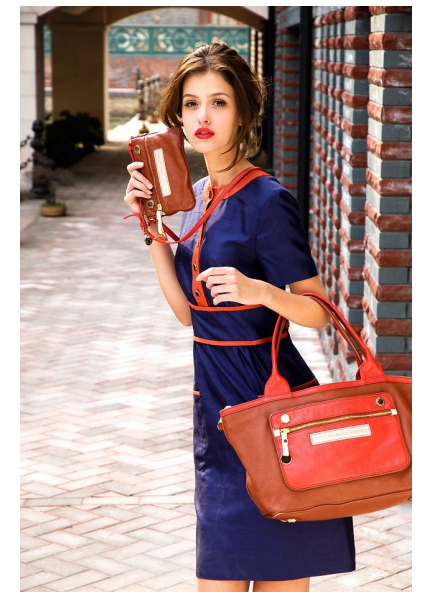

ANNE

Height 178cm/5'10" Bust 81cm/32" B Waist 56cm/22" Hips 88cm/34.5"
 Shoe 39 EU/8 US/6 UK Hair Brown Eyes Brown

Moda
 Model Management

504 Buitenklouf Studios, 8 Kloof Street, Gardens 8001, Cape Town
 T: +27 21 426 0490 | E: info@modamodels.co.za