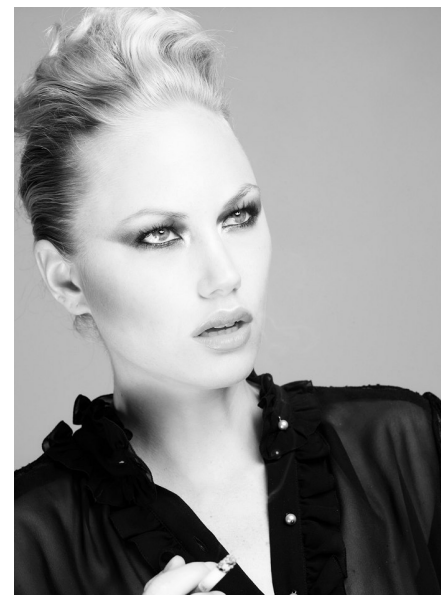

SARA

Height 175cm/5'9" Bust 80cm/31.5" Waist 62cm/24.5" Hips 91cm/36"
Shoe 36 EU/5 US/3.5 UK Hair Blonde Eyes Blue/Grey

moda
Model Management

504 Buitenklouf Studios, 8 Kloof Street, Gardens 8001, Cape Town
T: +27 21 426 0490 | E: info@modamodels.co.za