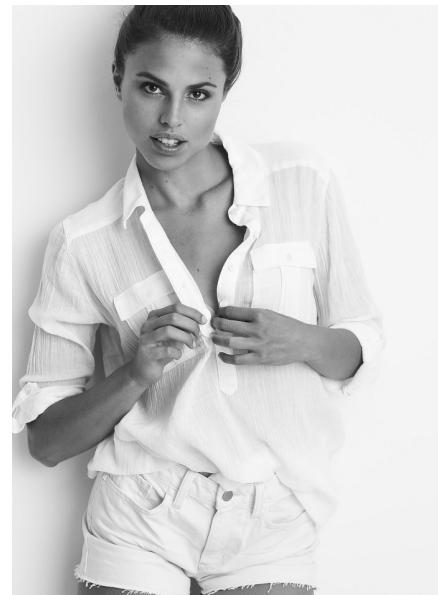

## HANNAH

Height 175cm/5'9" Bust 86cm/34" Waist 64cm/25" Hips 92cm/36"  
Shoe 38.5 EU/7.5 US/5.5 UK Hair Brown Eyes Brown

504 Buitenklouf Studios, 8 Kloof Street, Gardens 8001, Cape Town  
T: +27 21 426 0490 | E: info@modamodels.co.za