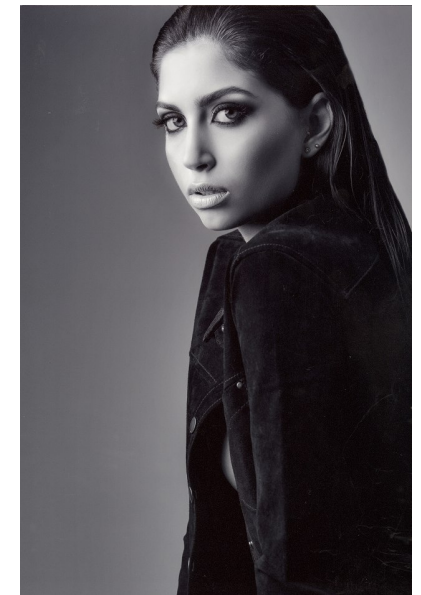

## LYGIA

Height 176cm/5'9.5" Bust 77cm/30.5" Waist 61cm/24" Hips 88cm/34.5"  
Shoe 38 EU/7 US/5 UK Hair Brown Eyes Hazel

504 Buitenklouf Studios, 8 Kloof Street, Gardens 8001, Cape Town  
T: +27 21 426 0490 | E: info@modamodels.co.za